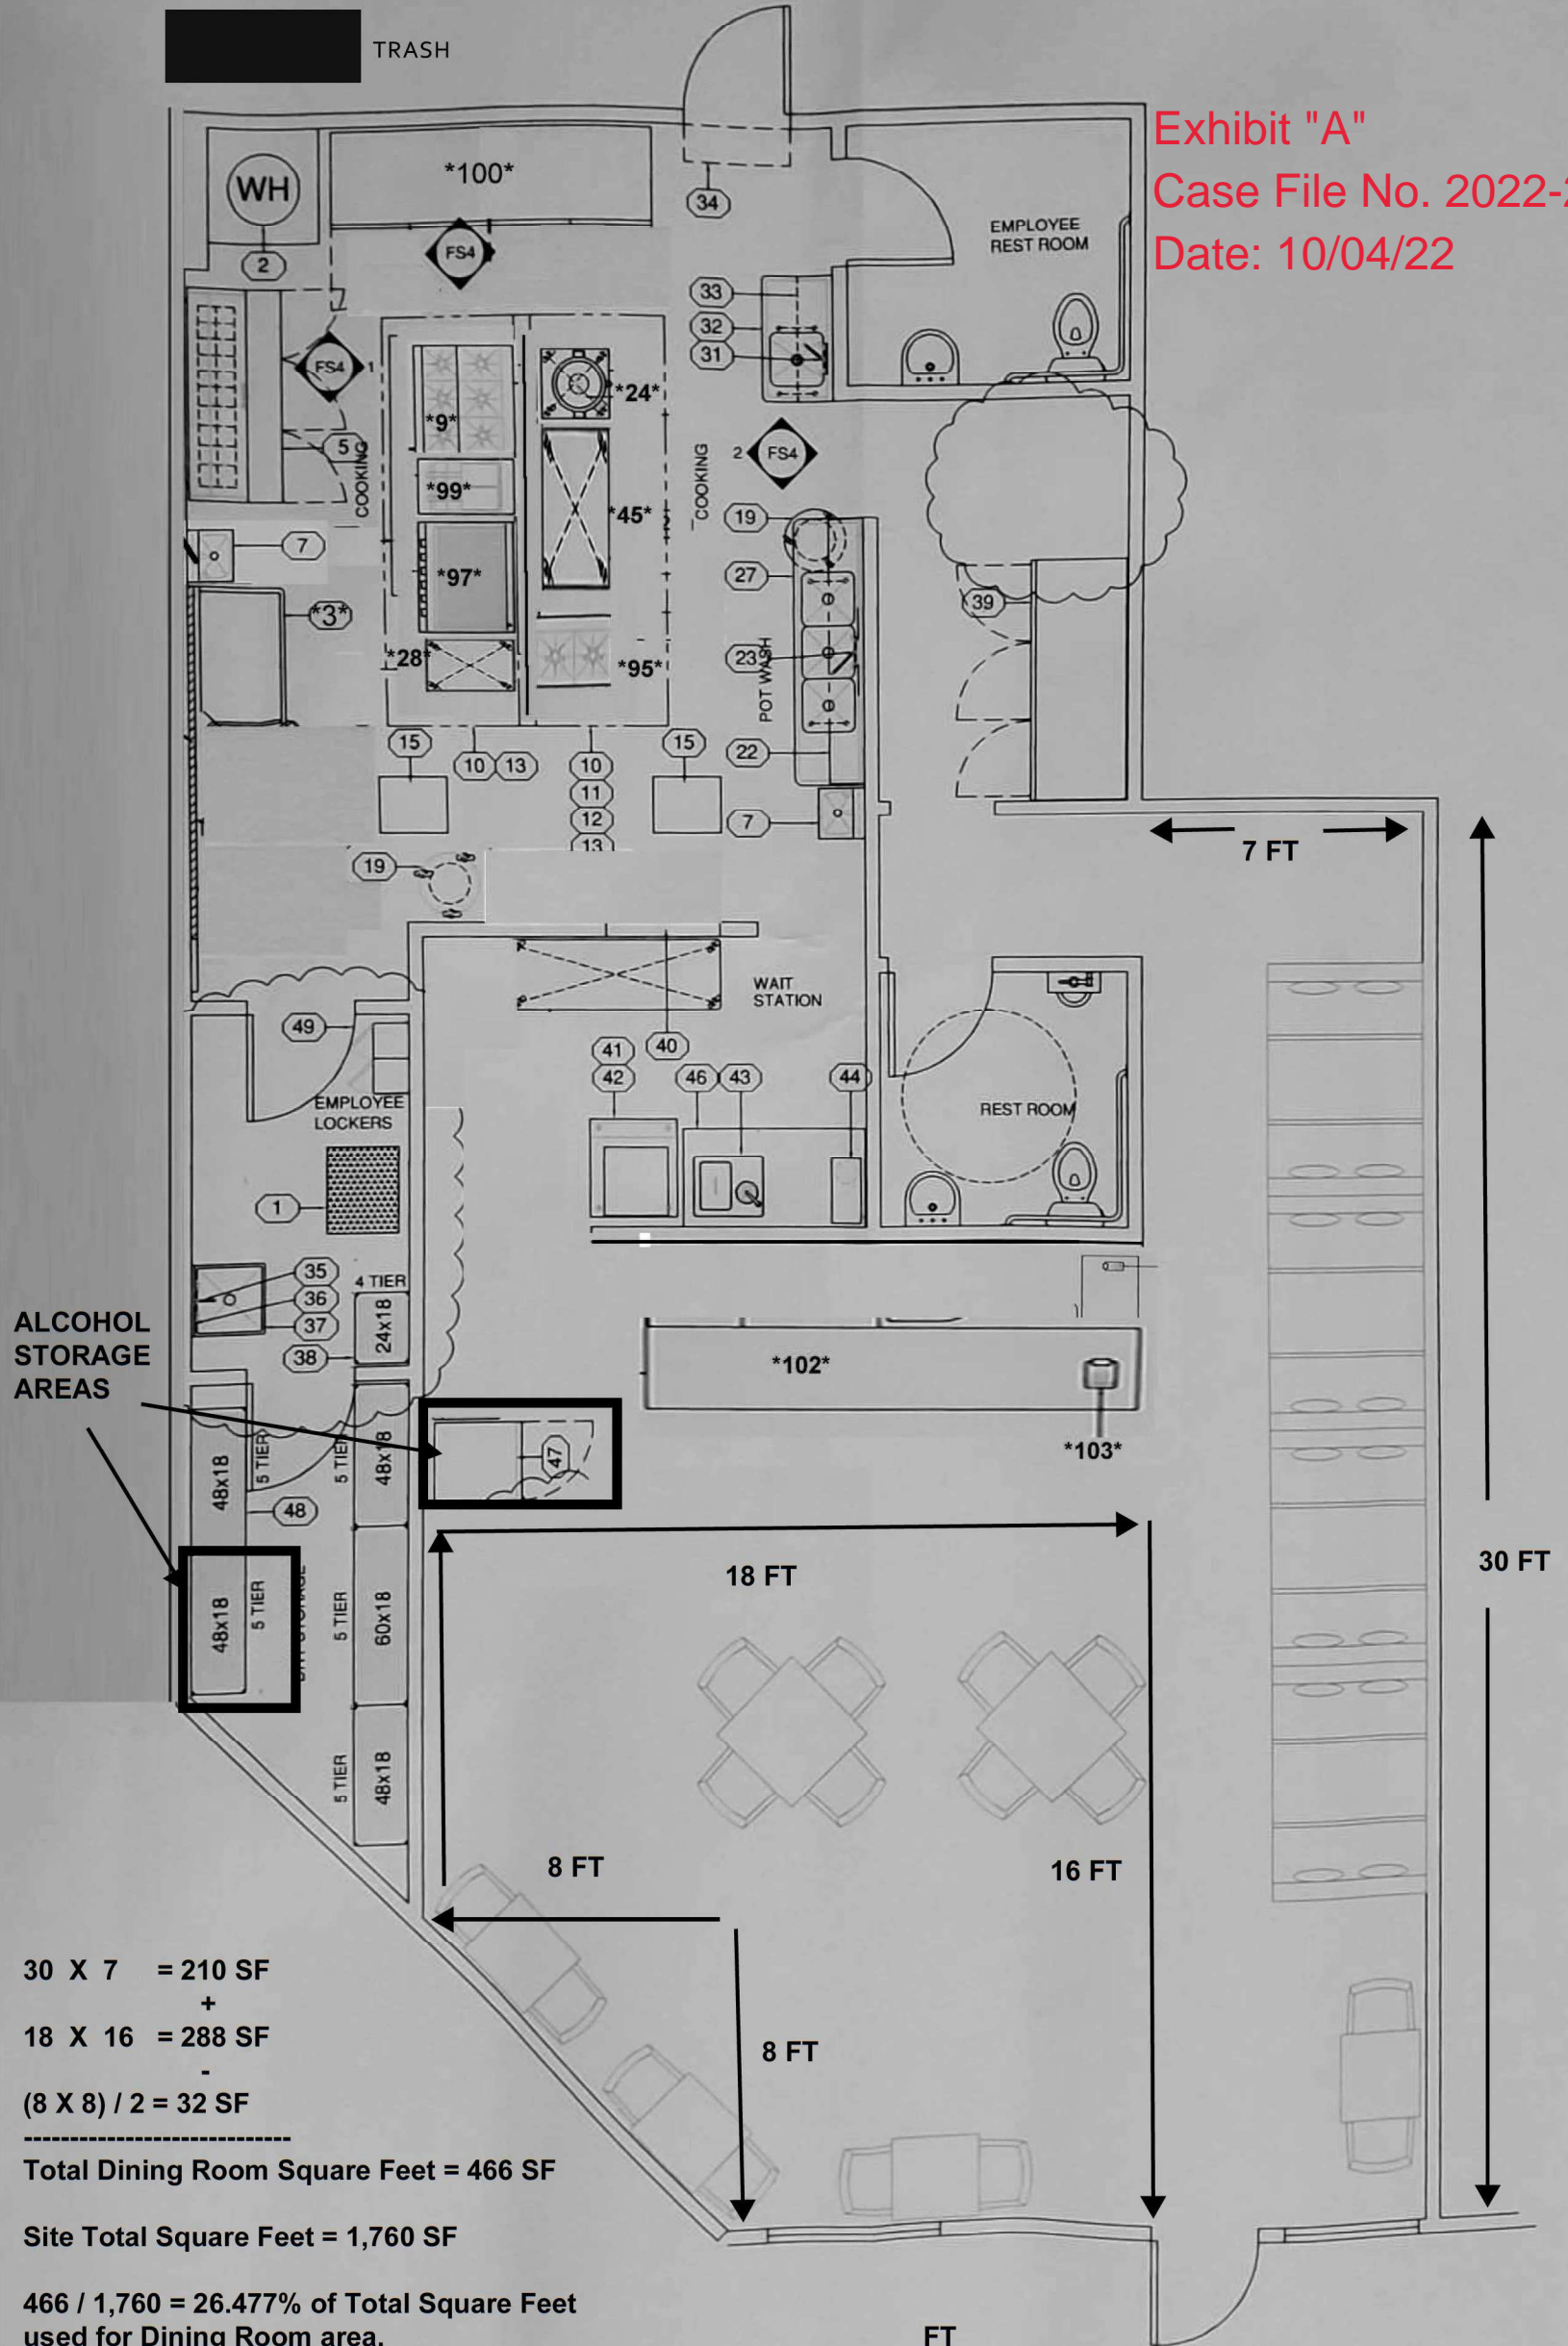

NIGERIA BREEZE RESTAURANT
925 E PLAZA BLVD, STE 106
NATIONAL CITY, CA 91950

BEER AND WINE PERMIT APPLICATION
NATIONAL CITY CONDITIONAL USE PERMIT

DIINING ROOM SQUARE FOOTAGE VS TOTAL SITE SPACE
& ALCOHOL STORAGE AREAS

TO STREET
All exterior doors are outward opening, tight-fitting, and self-closing

All exterior doors are outward opening, tight-fitting, and self-closing

**NIGERIA BREEZE RESTAURANT
925 E PLAZA BLVD STE 106
NATIONAL CITY, CA 91950**