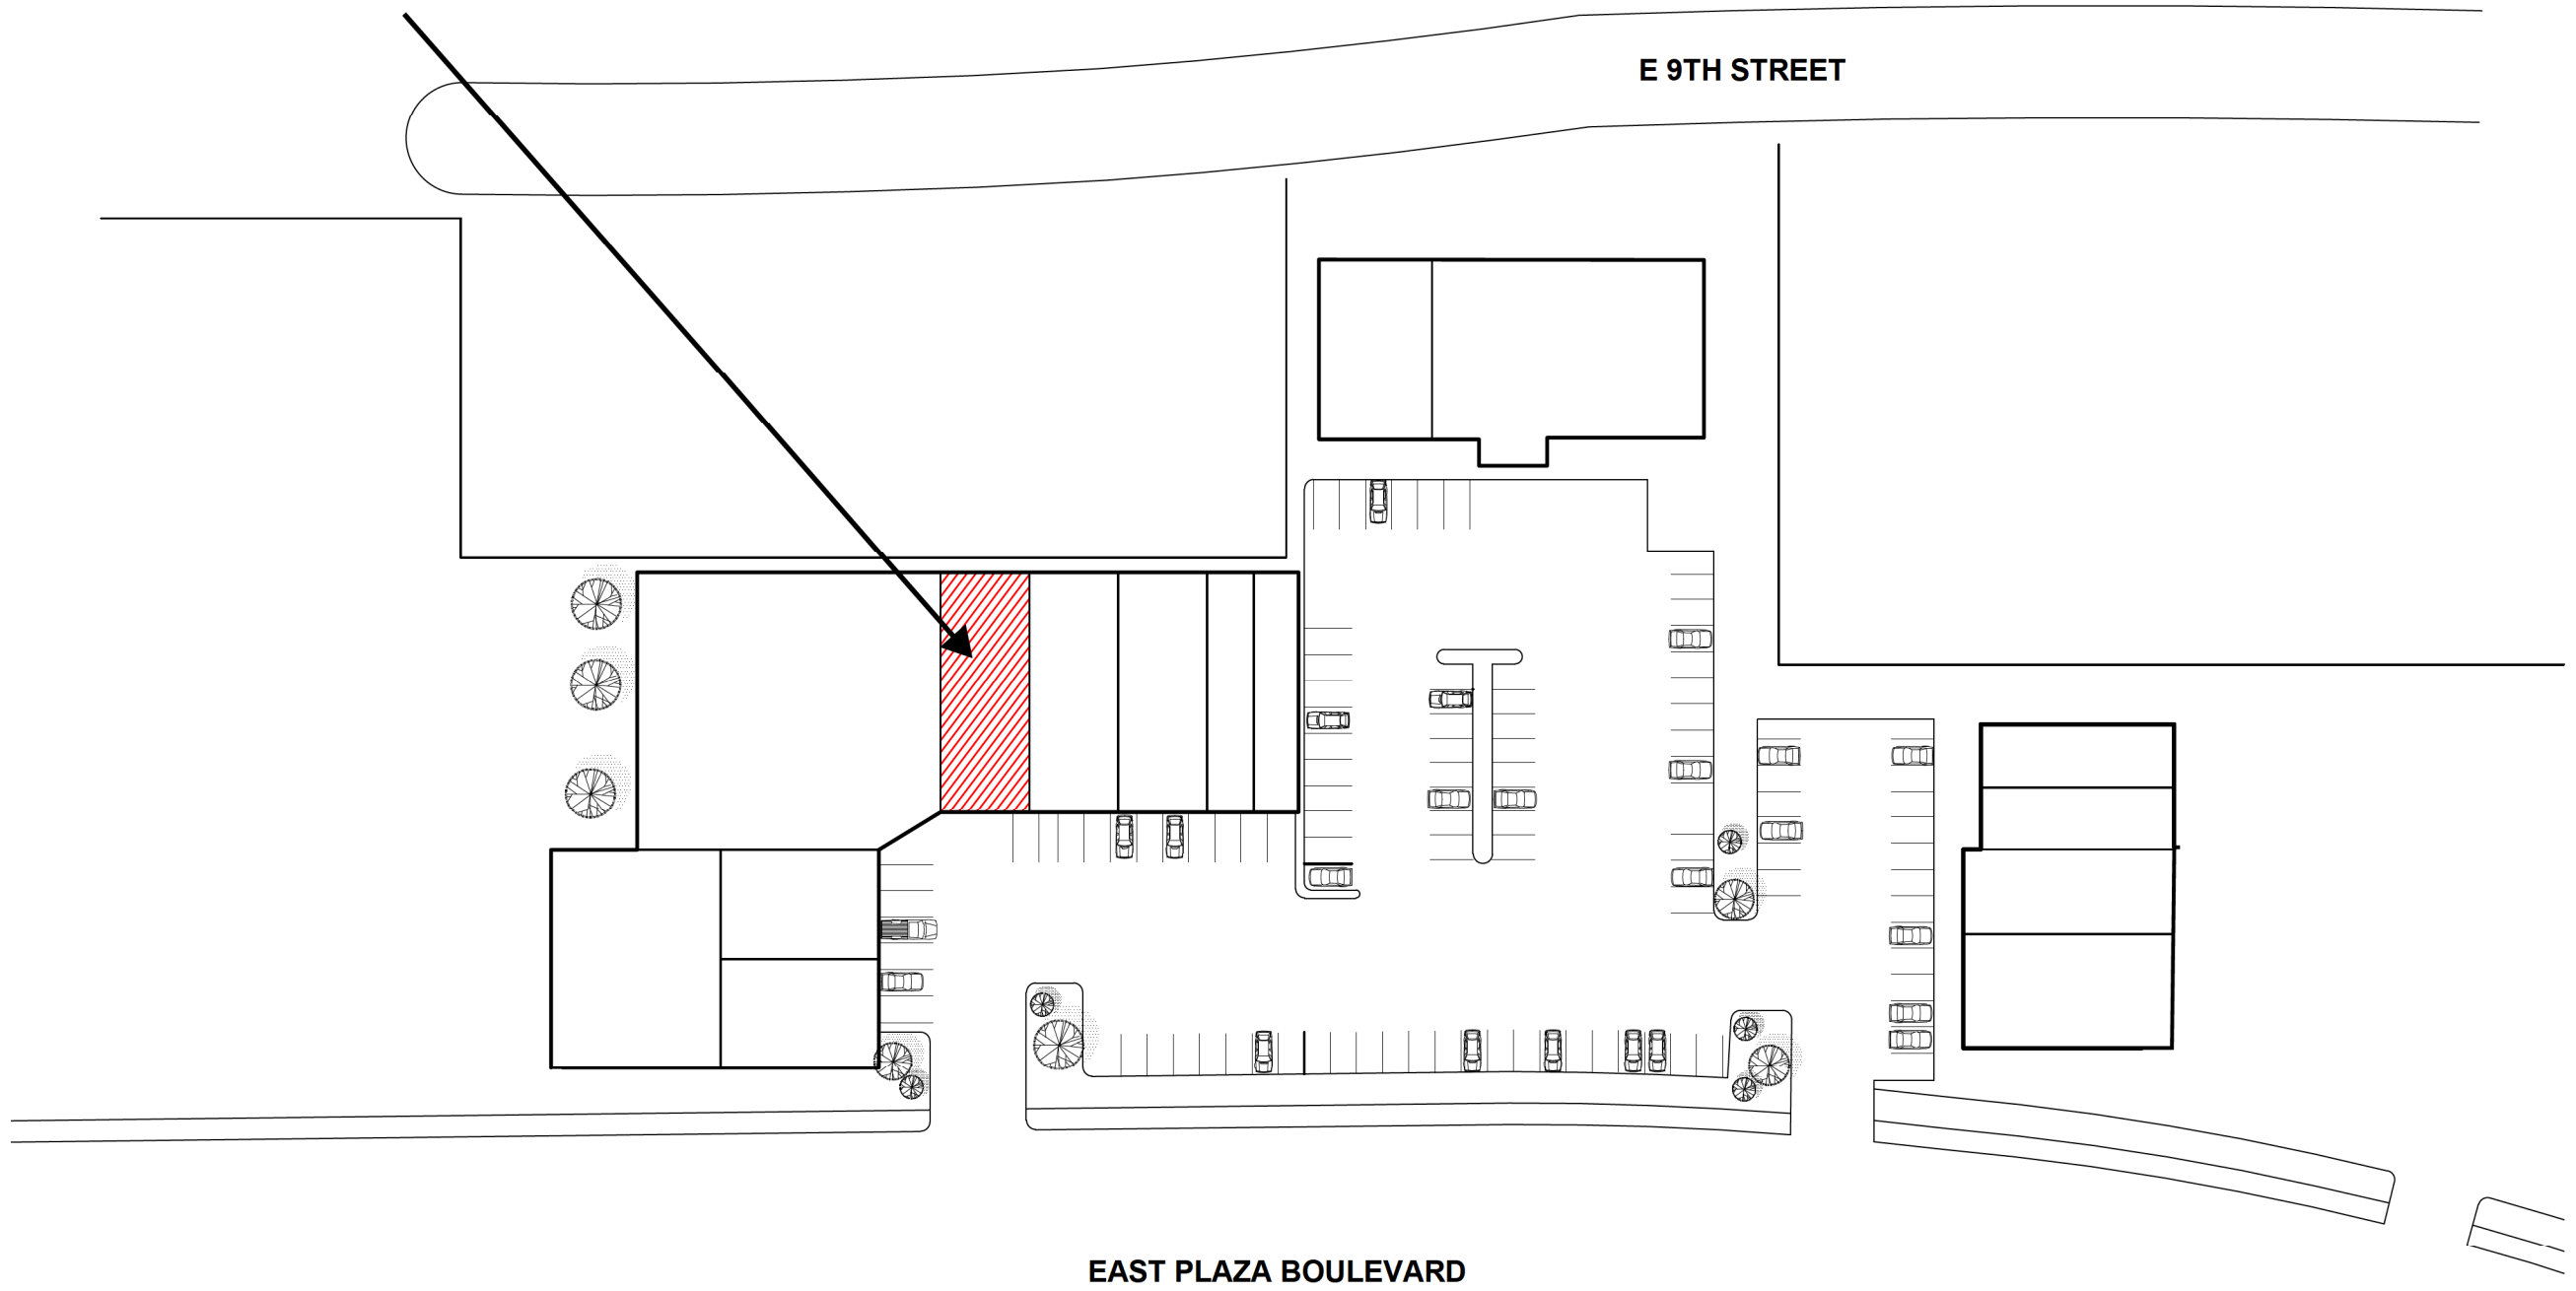

NIGERIA BREEZE RESTAURANT
925 E PLAZA BLVD, STE 106
NATIONAL CITY, CA 91950

BEER AND WINE PERMIT APPLICATION
NATIONAL CITY CONDITIONAL USE PERMIT

DIINING ROOM SQUARE FOOTAGE VS TOTAL SITE SPACE
& ALCOHOL STORAGE AREAS

TO STREET
All exterior doors are outward opening, tight-fitting, and self-closing

All exterior doors are outward opening, tight-fitting, and self-closing

**NIGERIA BREEZE RESTAURANT
925 E PLAZA BLVD STE 106
NATIONAL CITY, CA 91950**

EAST PLAZA BOULEVARD

E 9TH STREET

SITE PLAN

**925 E PLAZA BLVD STE 106, NATIONAL CITY, CA 91950
APN: 556-590-63-00**

**PROJECT MANAGER/SITE PLAN DESIGNER:
© 2022 by STRATEGIC ACCESS
(858) 876-7325 permits@strategicaccess.org**