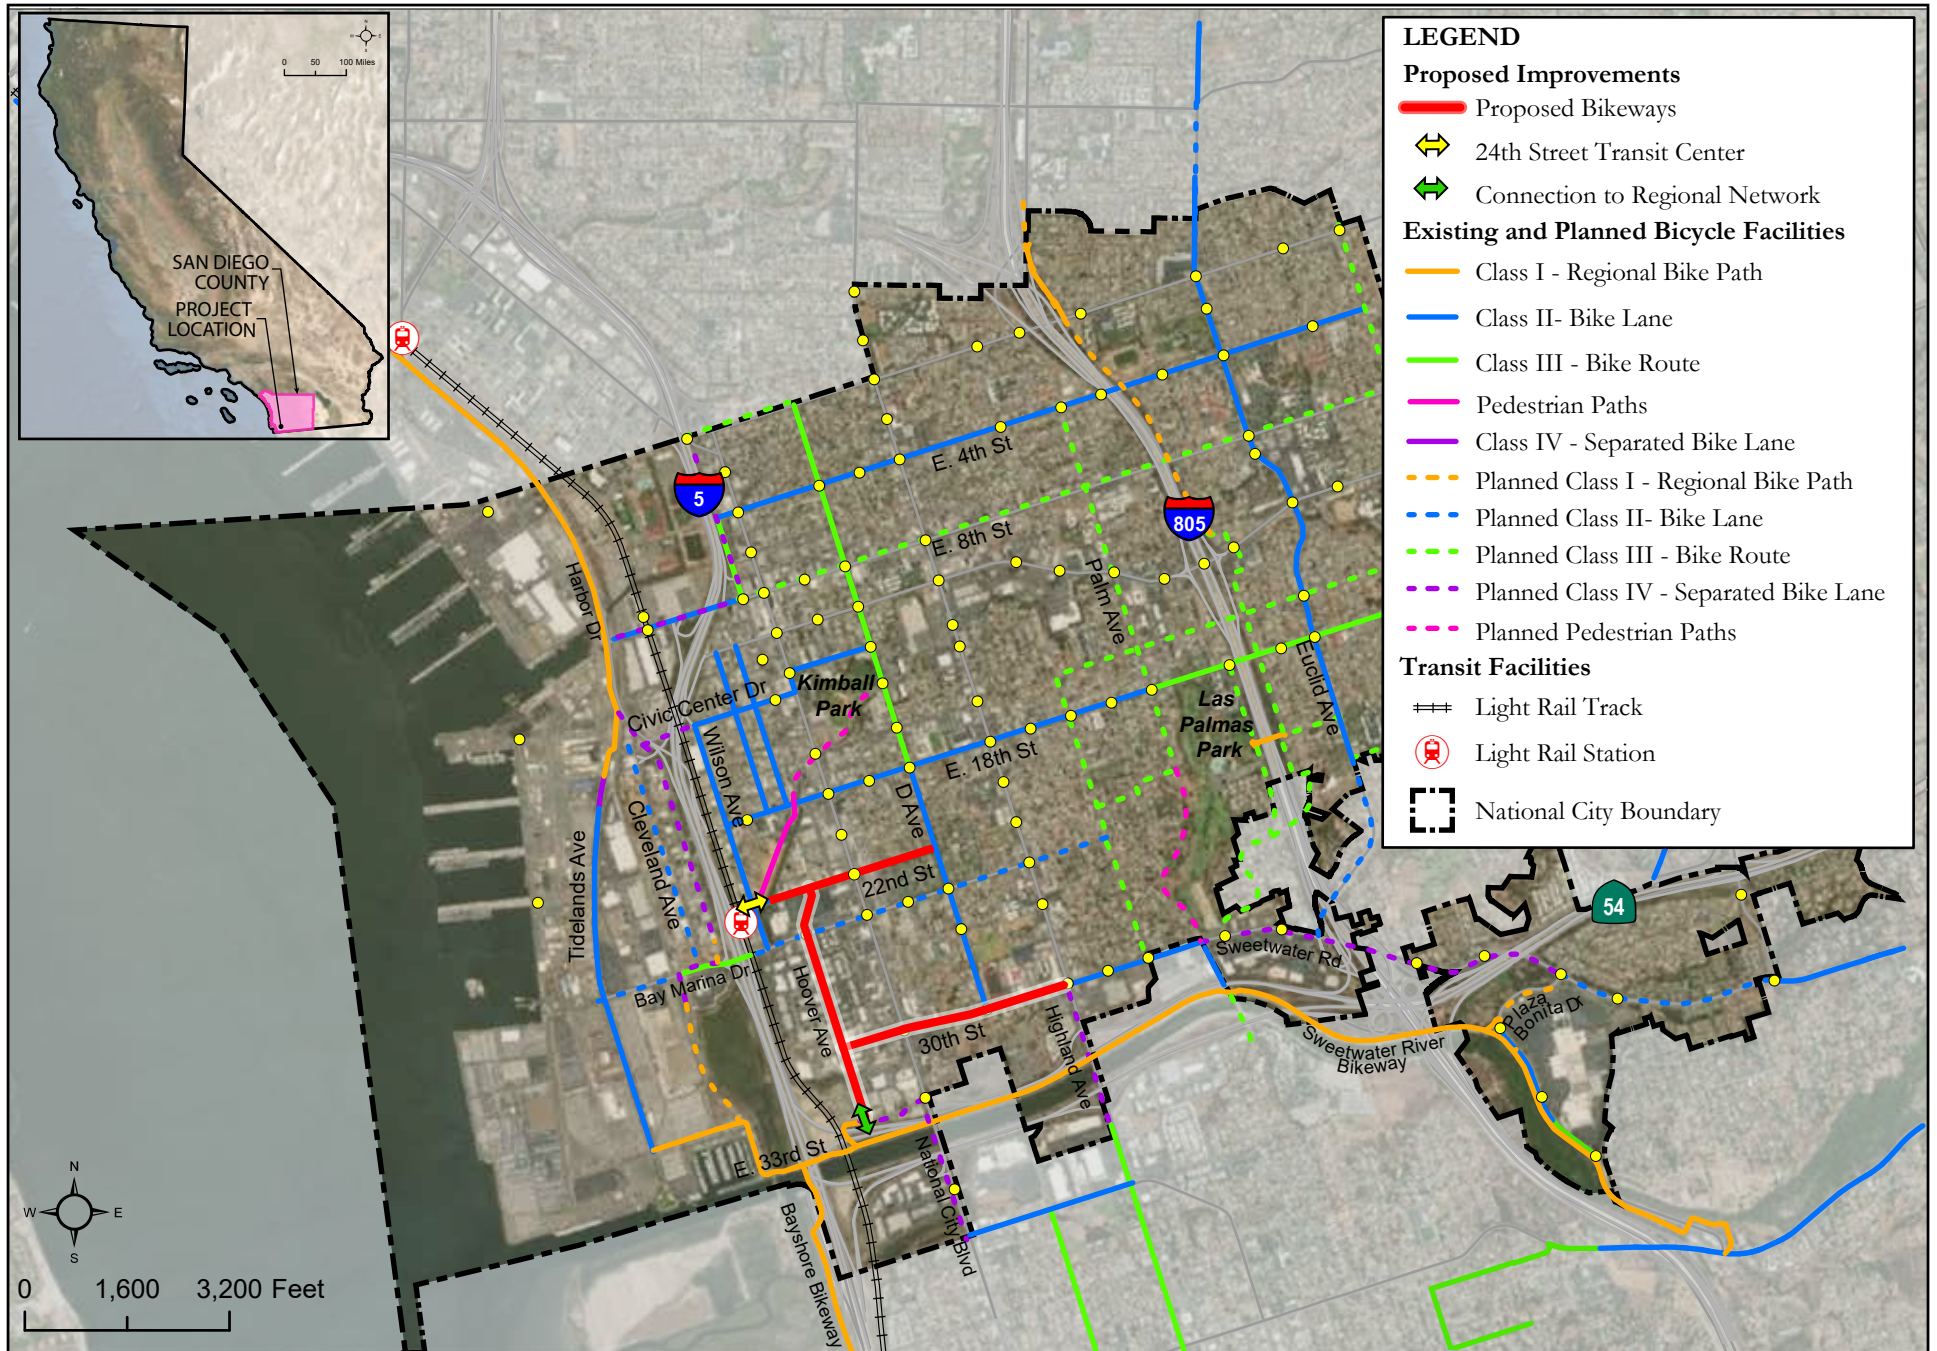

Exhibit A - Project Location Map

National City - 24th Street Transit Center Connections Project

Project Location Map