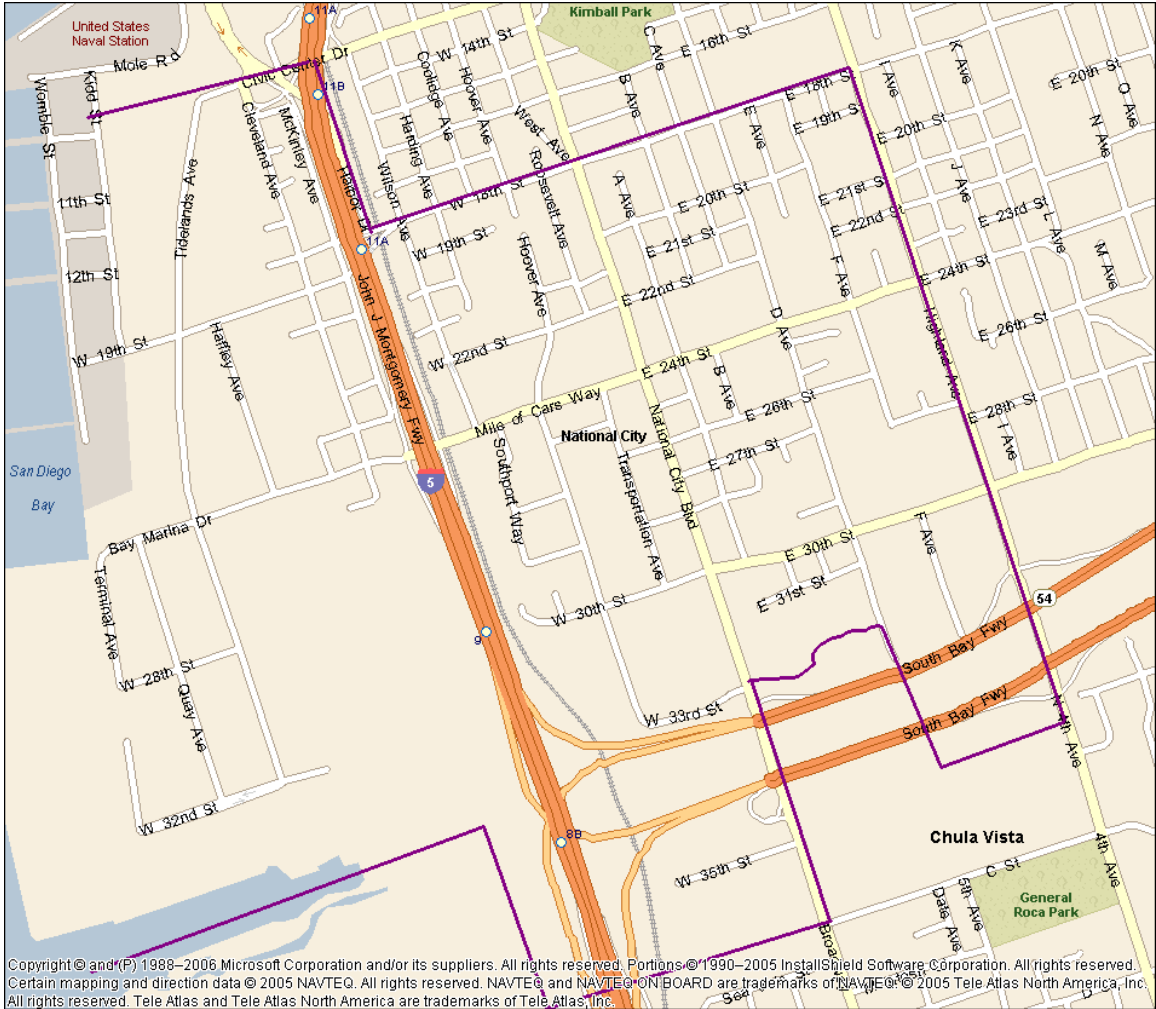

August 25, 2014

CensusTracts 2010

**EXHIBIT E**

Sources: Esri, HERE, DeLorme, TomTom, Intermap, increment P Corp., GEBCO, USGS, FAO, NPS, NRCAN, GeoBase, IGN, Kadaster NL, Ordnance Survey, Esri Japan, METI, Esri China (Hong Kong), swisstopo, MapmyIndia, © OpenStreetMap contributors, and the GIS User Community

# City of National City Beat 24

Source: Microsoft Mappoint  
NCPD CAU, 4/18/07