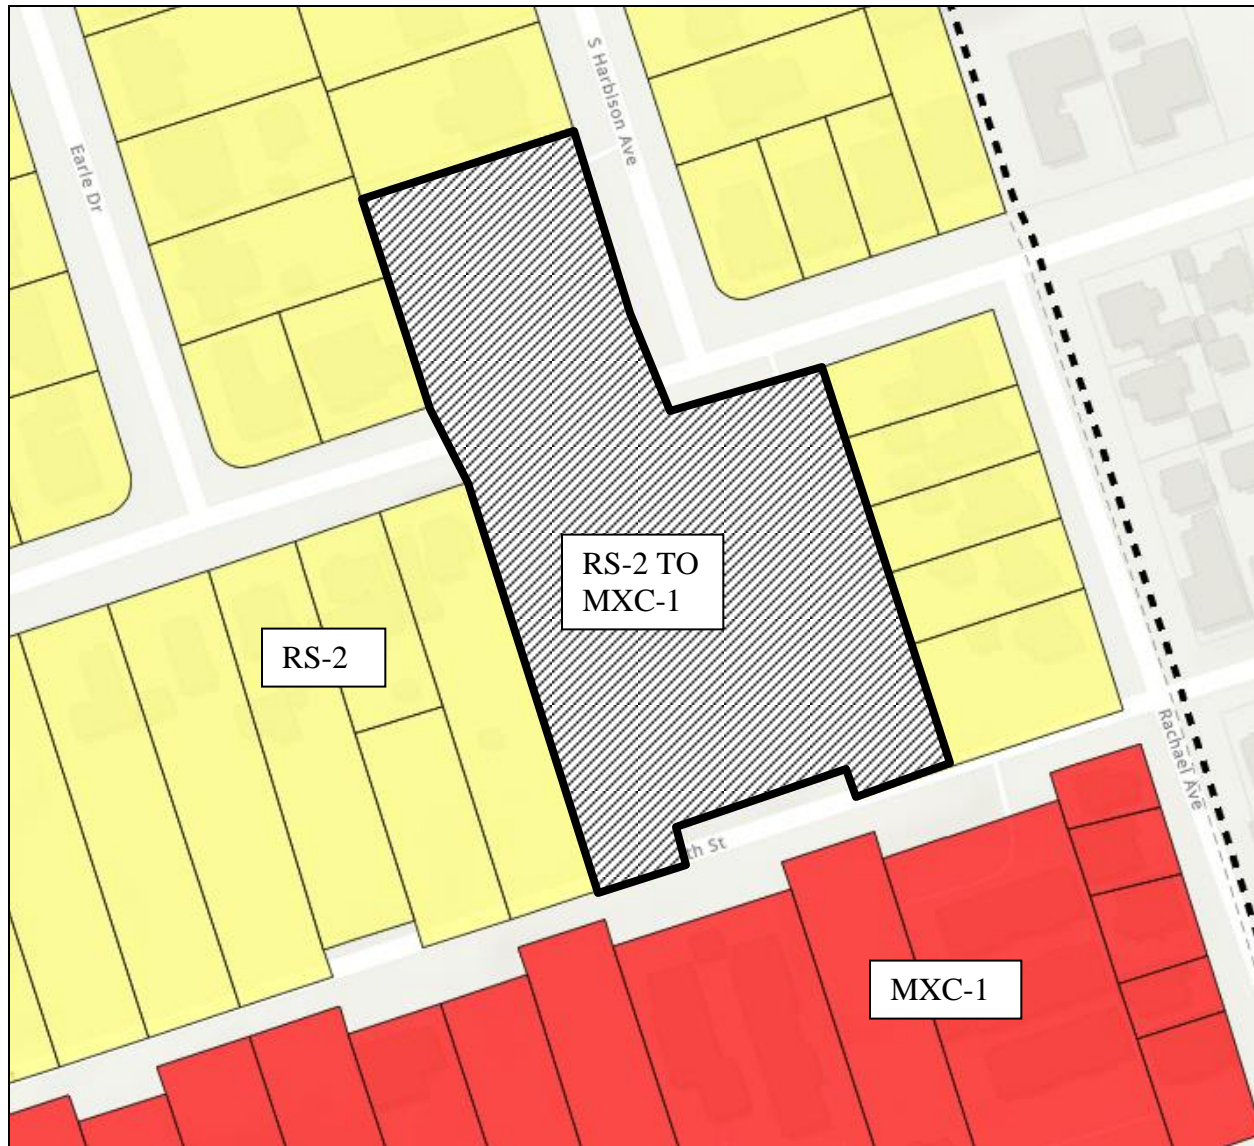

2025-02 GPA, ZC – 3040 East 16th Street, et al. – Map of Zone Districts

EXHIBIT E